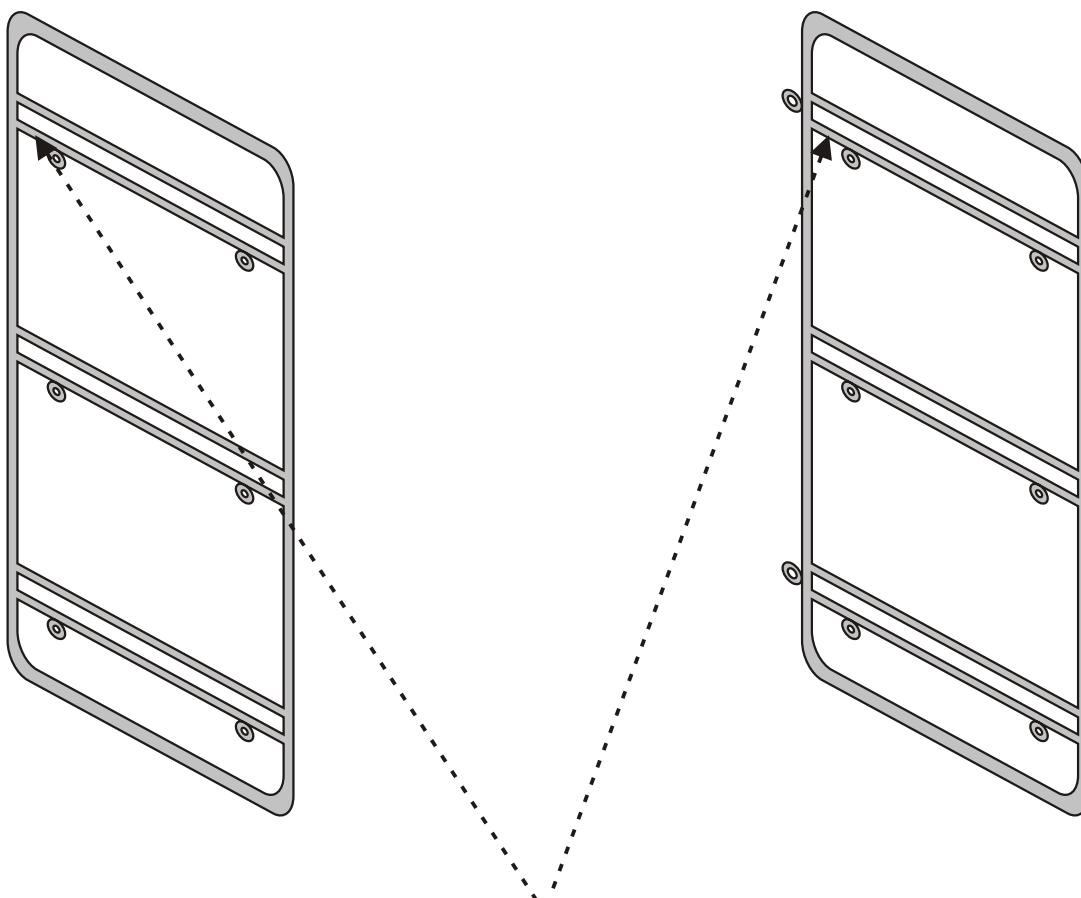

PULALIS RAF

Assembly Manual

Kalune Design
Furniture

PULALIS RAF

ATTENTION !!!

Minifix is the main connection material used in Decortile products ,
Before starting assembly , Please check the drawings below

ACCESSORY LIST

N20  12X	 4X	 4X
---	--	--

1

2

2