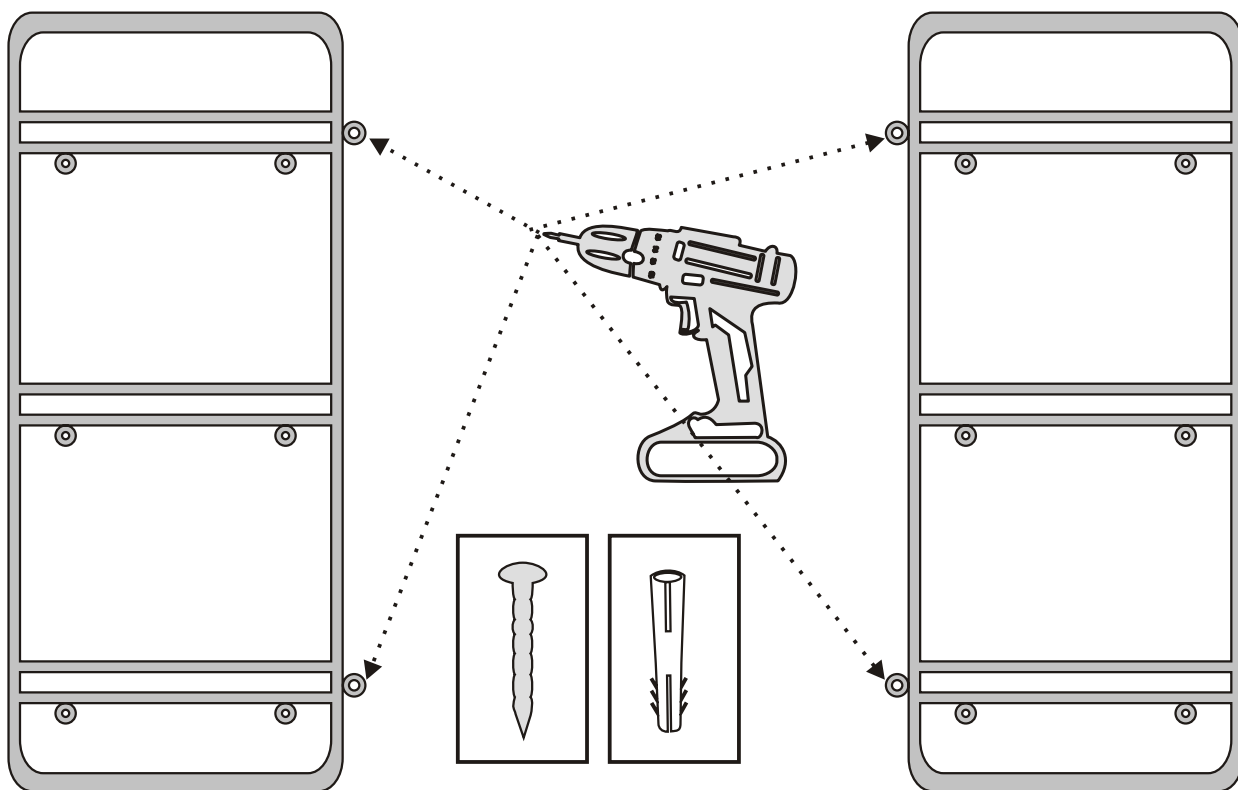

PULALIS RAF

Assembly Manual

Kalune Design
Furniture

PULALIS RAF

ATTENTION !!!

Minifix is the main connection material used in Decortile products ,
Before starting assembly , Please check the drawings below

ACCESSORY LIST

N20  12X	 4X	 4X
---	--	--

1

2

2